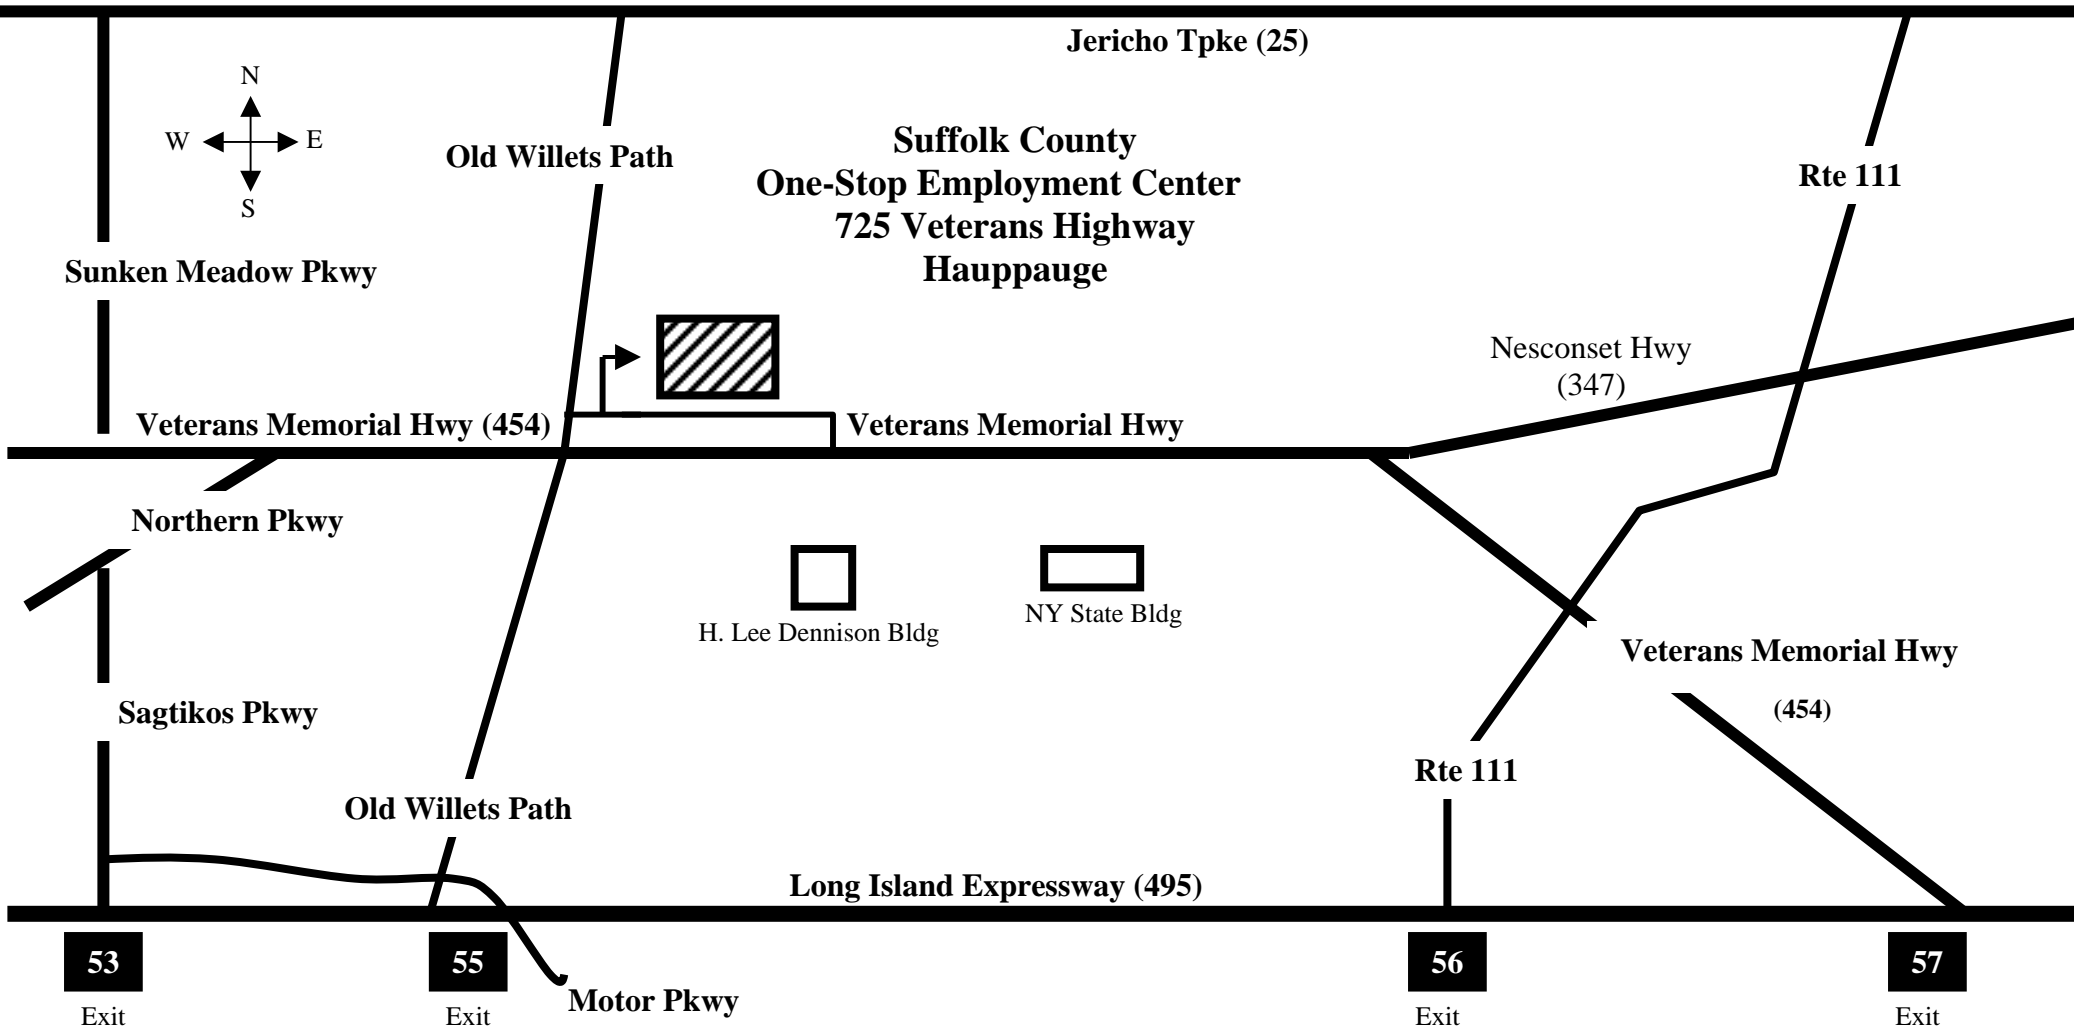

From West

Northern State Parkway to the end which becomes Veterans Memorial Highway (454). At 2nd light make left turn on Old Willets Path, then first right turn into County Complex and second left turn into Parking Lot. Or, LIE to Exit 55. Make left turn onto Motor Parkway and proceed West two traffic lights to Old Willets Path. Make right on Old Willets Path and proceed 1.5 miles. Cross over Veterans Memorial Highway and make first right turn into County Complex and second left turn into Parking Lot. Follow sign to One-Stop Employment Center.

From South

Route 111 North to Veterans Memorial Highway (454). Make left turn towards Hauppauge/Commack and proceed for approx. 1.5 miles. Make right turn at Old Willets Path. Make first right turn into County Complex and second left turn into Parking Lot. Follow sign to One-Stop Employment Center. Or, Sagtikos/Sunken Meadow Parkway North to Northern State Parkway East Exit SM1E. Northern State Parkway turns into Veterans Memorial Highway (454). Make left turn at 2nd light onto Old Willets Path. Make first right turn into County Complex and second left turn into Parking Lot. Follow sign to One-Stop Employment Center.

From North

Route 111 South to Route 347 West. Make right turn onto Route 347 for approx. 2 miles (sixth traffic light) to Old Willets Path. Make right turn on Old Willets Path and first right turn into County Complex. Make second left turn into Parking Lot. Or, Sagtikos/Sunken Meadow Parkway South to Northern State Parkway East (Exit SM1E). Northern State Parkway turns into Veterans Memorial Highway (454). Left turn at Old Willets Path, second traffic light. Make first right turn into County Complex and second left turn into Parking Lot. Follow sign to One-Stop Employment Center.